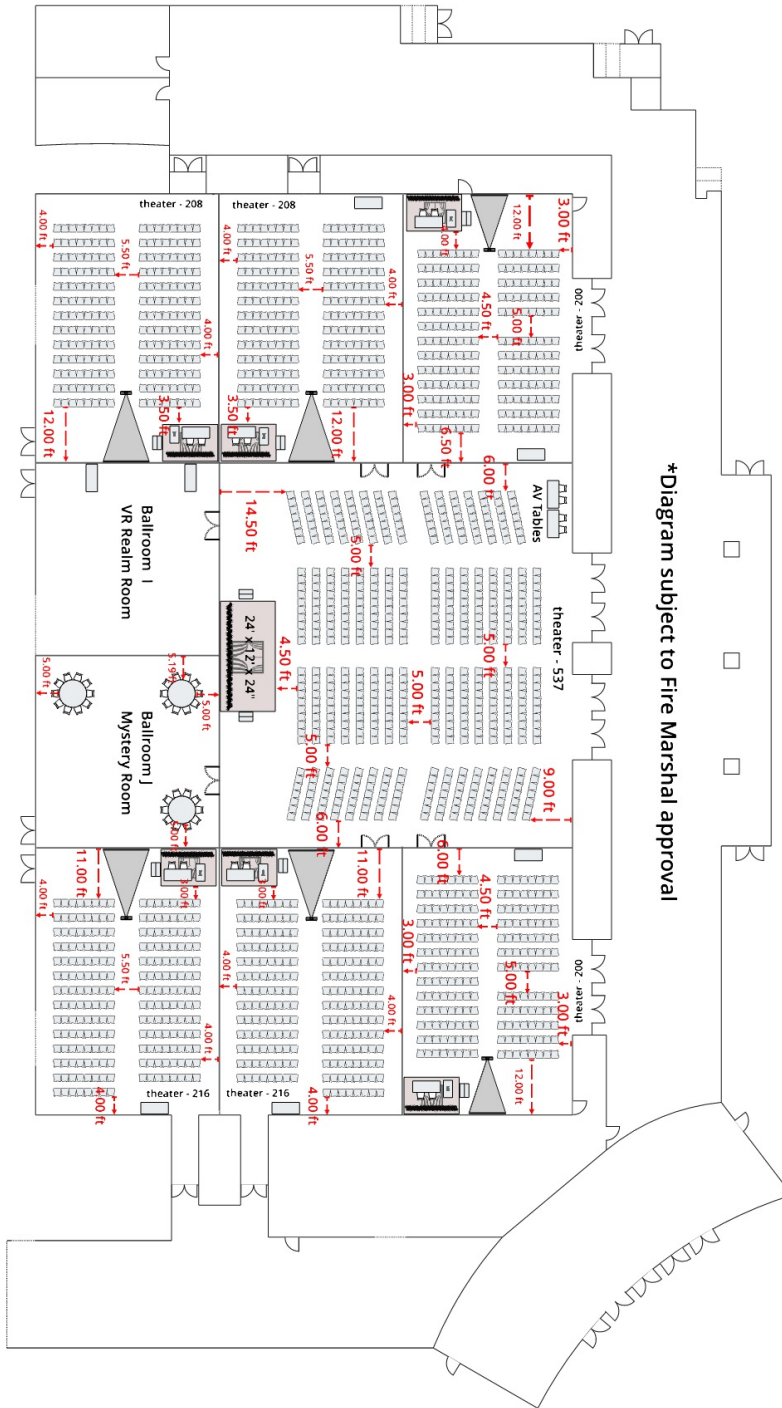

PASADENA CONVENTION CENTER

Ballroom: DIAGRAM #5 (SATURDAY)

SCALE 16X

20 Feet