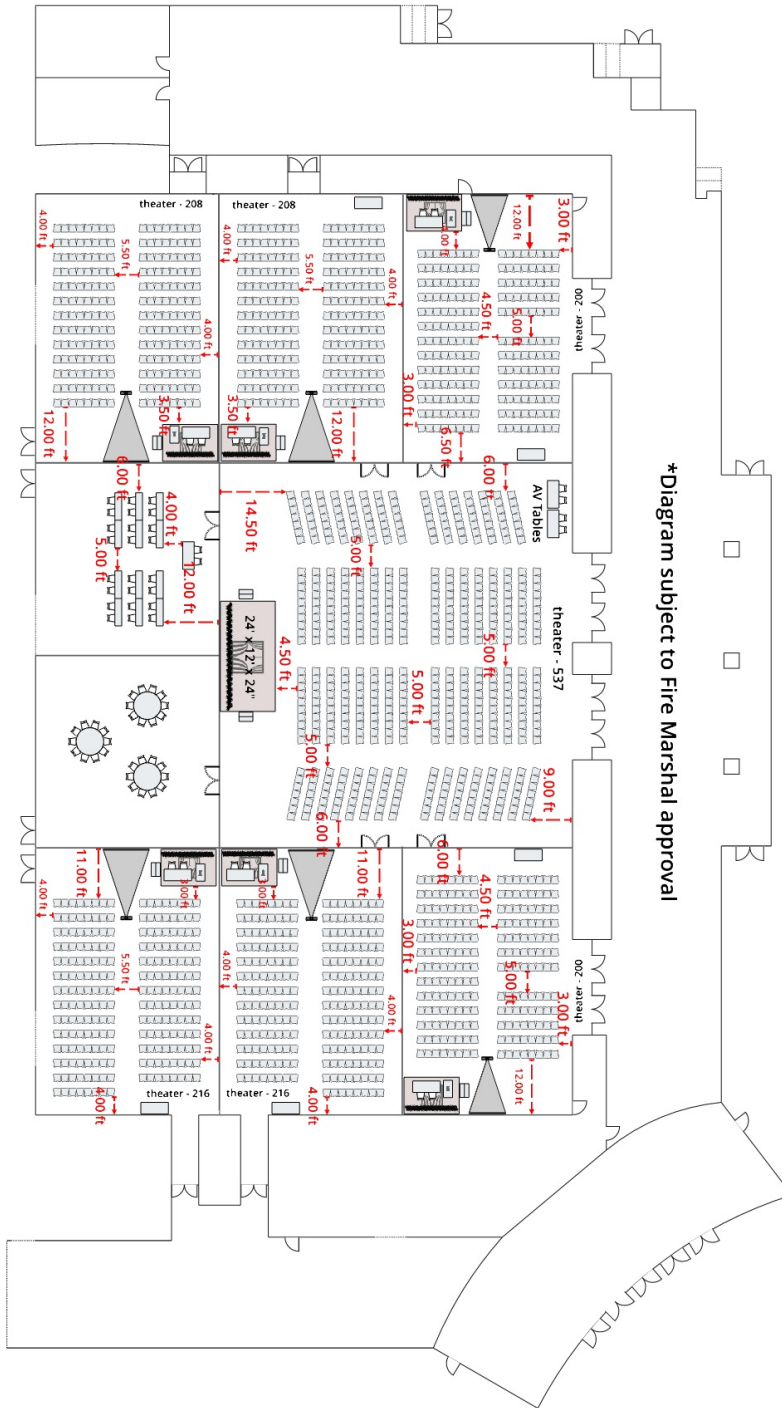

PASADENA CONVENTION CENTER

Ballroom: DIAGRAM #6 (SUNDAY)

SCALE 16X

20 Feet