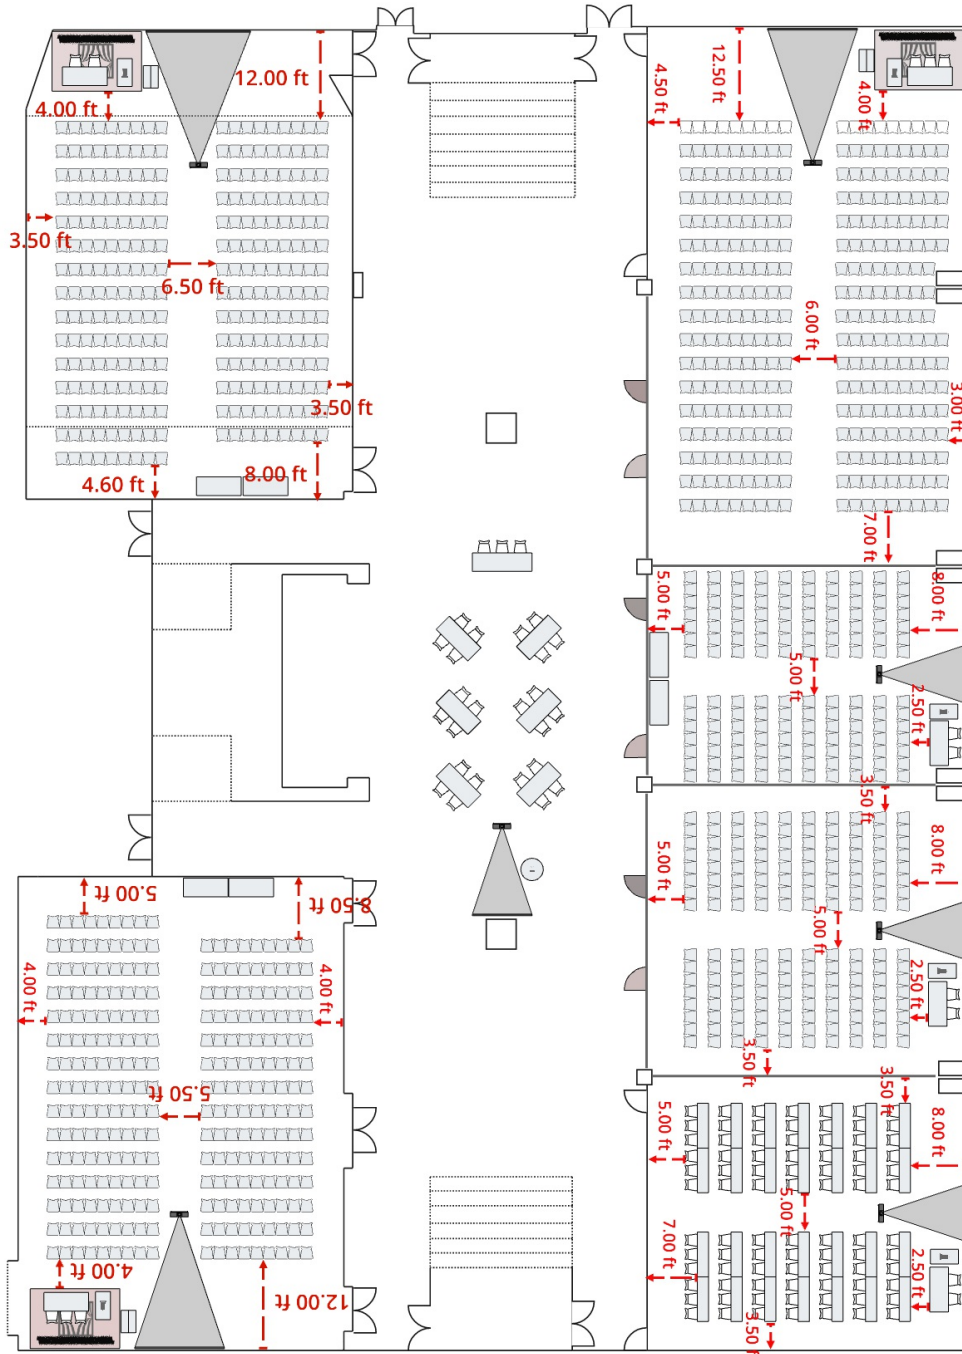

PASADENA CONVENTION CENTER

Lower Level: DIAGRAM #1 (THURSDAY - SUNDAY)

10 Feet

SCALE 16X